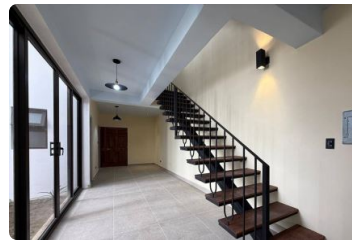

## FOR SALE

**\$ 269,230.00 USD**

Guatemala - Sacatepéquez  
Santo Tomas Milpas Altas  
Listing ID: 00100775120

Located a short walk from Florence Park Discover this beautiful brand-new home, ready for you to move in, located in a quiet gated community just 100 meters from Florencia Park in Santo Tomás Milpas Altas. This excellent location offers a pleasant residential environment, ideal for those seeking comfort, privacy, and easy access to Antigua Guatemala and the city. The property is built on a corner lot of 144 m<sup>2</sup> (8 meters wide by 18 meters deep), allowing for ample natural light and ventilation. It features 240 m<sup>2</sup> of living space, designed with modern, functional areas tailored for family life. Property Distribution First Level Parking space with electric gate for one vehicle Integrated and open social area, connecting the living room, dining room and kitchen, creating spacious and welcoming environments Study or guest room with full bathroom, which also functions as a gues...