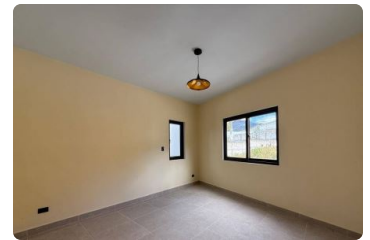

## FOR SALE

**\$ 269,230.00 USD**

Guatemala - Sacatepéquez  
Santo Tomas Milpas Altas  
Listing ID: 00100775120

Located a short walk from Florence Park Discover this beautiful brand-new home, ready for you to move in, located in a quiet gated community just 100 meters from Florencia Park in Santo Tomás Milpas Altas. This excellent location offers a pleasant residential environment, ideal for those seeking comfort, privacy, and easy access to Antigua Guatemala and the city. The property is built on a corner lot of 144 m<sup>2</sup> (8 meters wide by 18 meters deep), allowing for ample natural light and ventilation. It features 240 m<sup>2</sup> of living space, designed with modern, functional areas tailored for family life. Property Distribution First Level Parking space with electric gate for one vehicle Integrated and open social area, connecting the living room, dining room and kitchen, creating spacious and welcoming environments Study or guest room with full bathroom, which also functions as a gues...