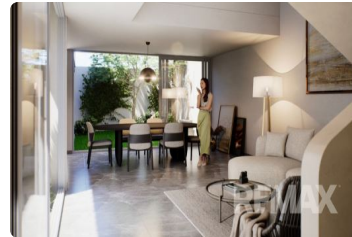

FOR SALE

\$ 335,000.00 USD

Guatemala - Sacatepéquez

Ciudad Vieja

Listing ID: 002464446006

Imagine waking up here! Your exclusive colonial-modern retreat minutes from Antigua Imagine waking up every morning to spectacular panoramic views of the volcanoes in your new home. Located in the prestigious Residencial Alameda de Don Vicente in Ciudad Vieja, just 15 minutes from Antigua Guatemala's Central Park, this stunning 220 m² house offers you the perfect fusion of classic colonial design and the comfort of modern architecture. From the moment you step inside, you will love the natural light from its central courtyard and the details of its social area, which includes a dream kitchen equipped with an island featuring a cooktop, a wall oven tower, and beautiful decorative lamps ready for you to start collecting memorable moments. This space is designed with your comfort and the lifestyle you deserve in mind. With a total of 4 bedrooms (including a versatile bedroom on the first level, ideal fo...