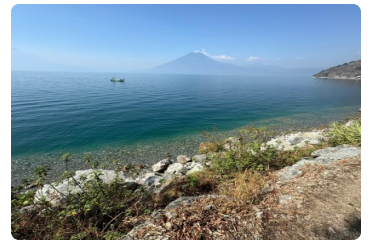

FOR SALE

\$ 1,236,522.00 USD

Guatemala - Sololá

Jaibalito

Listing ID: 003023025008

TERRENO EN VENTA Jaibalito, Lago de Atitlán, Sololá US\$. 225.00 / m2 Ideally situated facing Lake Atitlán, this plot of land offers an exceptional opportunity for those looking to build a vacation home. With stunning panoramic views and a relaxed environment, this space provides the perfect setting to enjoy the natural beauty of the region and find the desired serenity in an atmosphere of peace and harmony. The access to this land is by boat across the lake.