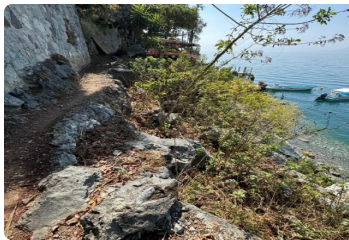

FOR SALE

\$ 1,236,522.00 USD

Guatemala - Sololá

Jaibalito

Listing ID: 003023025008

TERRENO EN VENTA Jaibalito, Lago de Atitlán, Sololá US\$. 225.00 / m2 Ideally situated facing Lake Atitlán, this plot of land offers an exceptional opportunity for those looking to build a vacation home. With stunning panoramic views and a relaxed environment, this space provides the perfect setting to enjoy the natural beauty of the region and find the desired serenity in an atmosphere of peace and harmony. The access to this land is by boat across the lake.